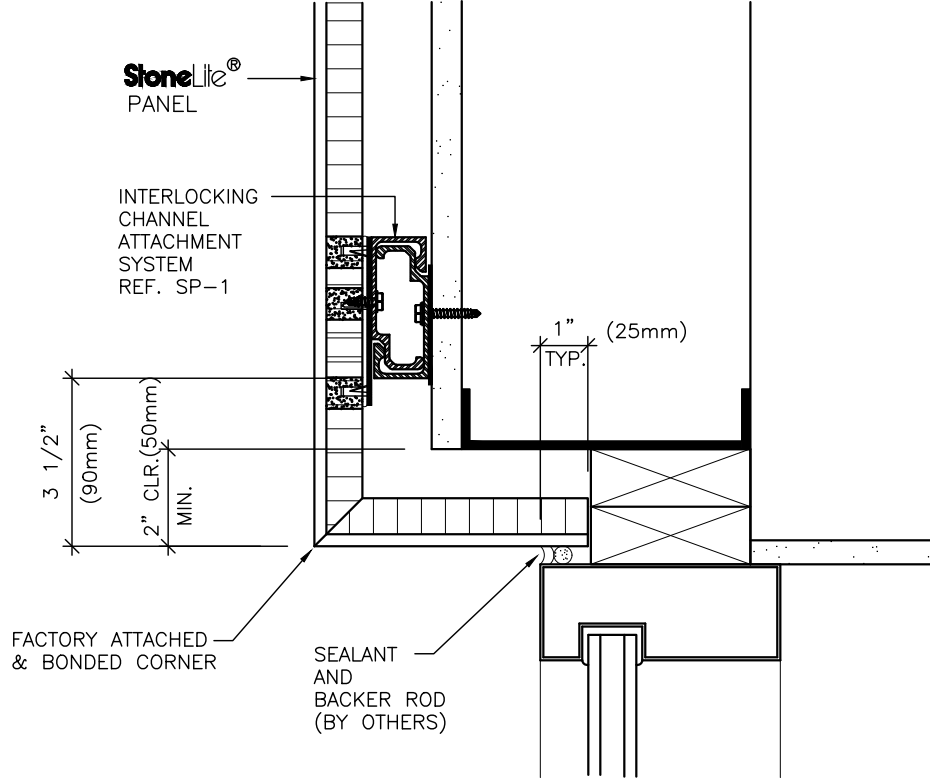

FLUSH WINDOW HEAD

RECESSED WINDOW HEAD

DR-040(10Feb25)

DESCRIPTION:

TYPICAL WINDOW HEAD DETAILS

SHEET #:
SP-9

SCALE:
3" = 1'-0"

DRAWN BY:
JW