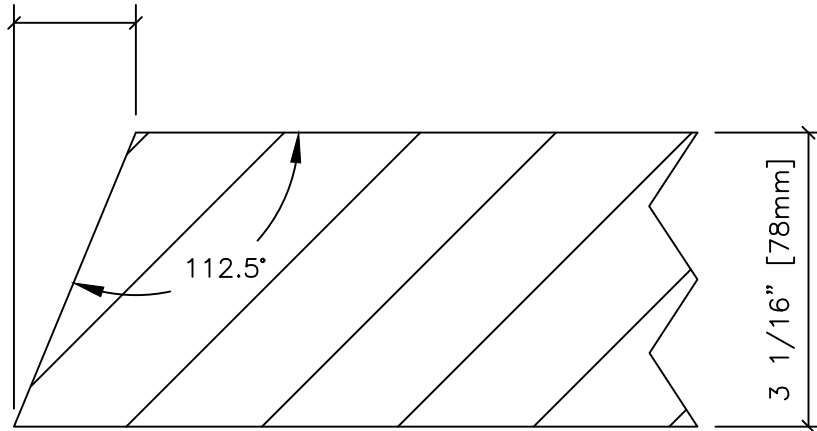

1 1/4" [32mm]

M67.5

67.5° MITER

DESCRIPTION:

M67.5 MITER 67.5° - 78mm

SCALE:

6" = 1'-0"

DRAWN BY: