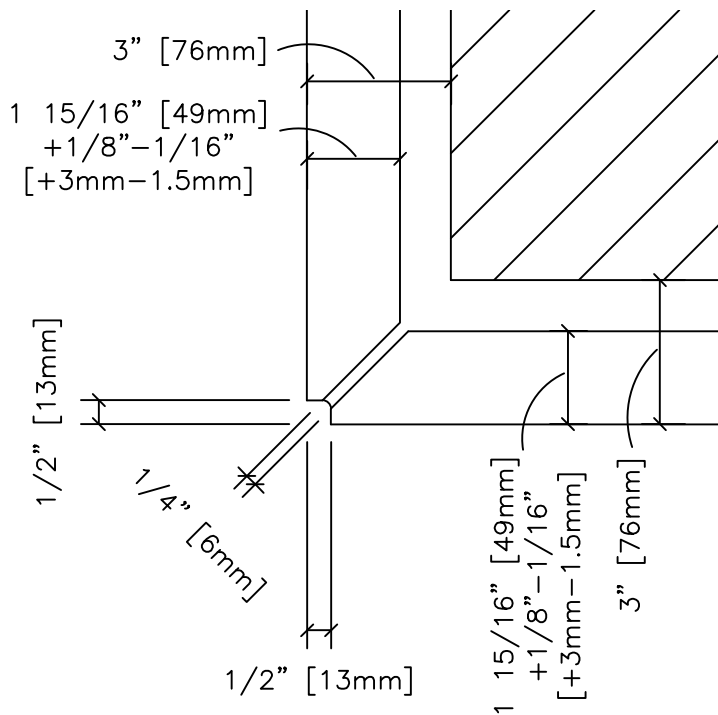

3/8" X 3/8" QUIRK MITER CORNER WITH 1/8" JOINT

1/2" X 1/2" QUIRK MITER CORNER WITH 1/4" JOINT

DESCRIPTION:

OUTSIDE QUIRK MITER CORNER

SCALE:

3" = 1'-0"

DRAWN BY:

LB/KM