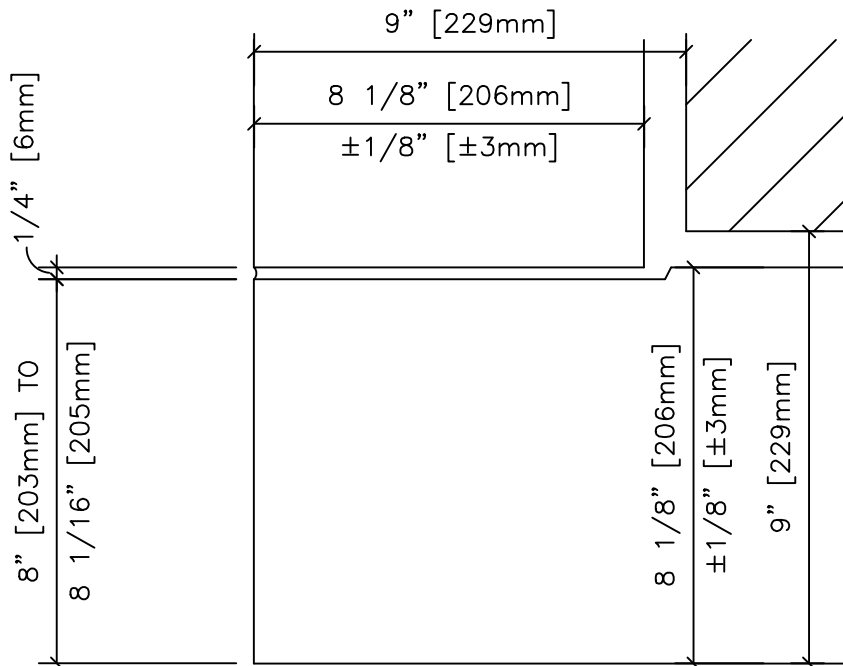

BUTT CORNER 6 1/8" ±1/8" [155.5mm ±3mm]

BUTT CORNER 8 1/8" ±1/8" [206mm ±3mm]

DESCRIPTION:

OUTSIDE BUTT CORNER
155mm AND 206mm

SCALE:

3" = 1'-0"

DRAWN BY:

LB/KM