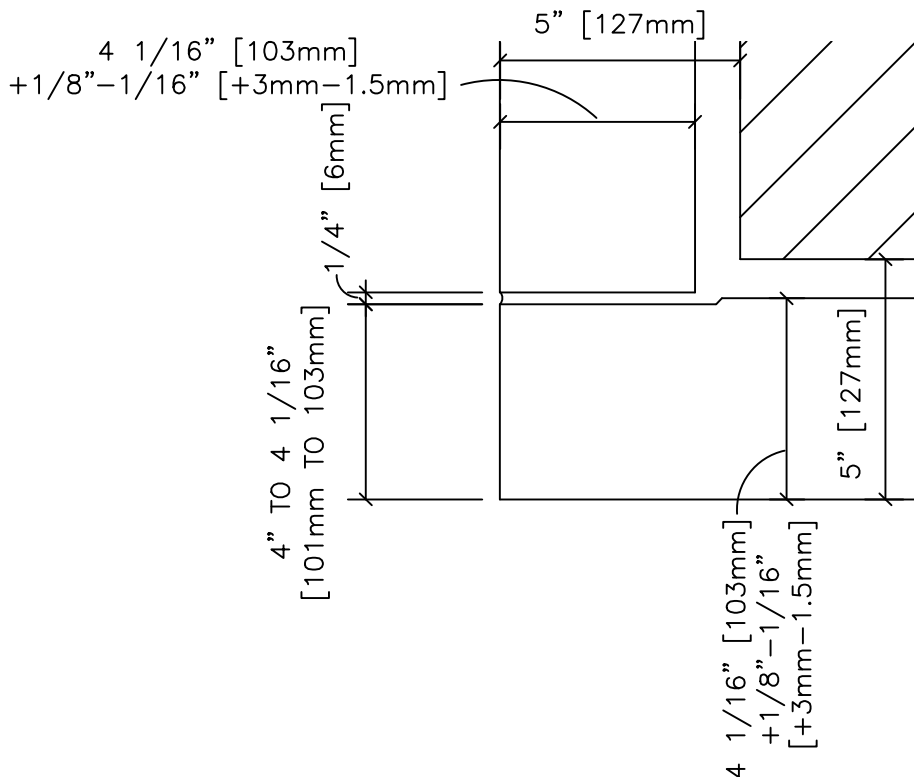

BUTT CORNER 3 1/16" +1/8"-1/16" [78mm +3mm-1.5mm]

BUTT CORNER 4 1/16" +1/8"-1/16" [103mm +3mm-1.5mm]

DESCRIPTION:

OUTSIDE BUTT CORNER  
78mm AND 103mm

SCALE:

3" = 1'-0"

DRAWN BY:

LB/KM