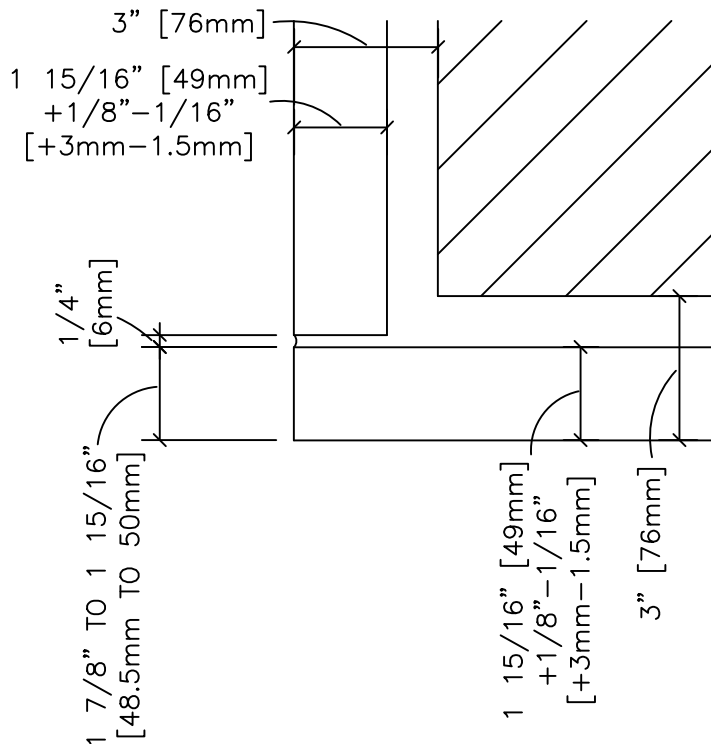

BUTT CORNER 1 9/16" +1/8"-1/16" [40mm +3mm-1.5mm]

BUTT CORNER 1 15/16" +1/8"-1/16" [50mm +3mm-1.5mm]

DESCRIPTION:

OUTSIDE BUTT CORNER
40mm AND 50mm

SCALE:

3" = 1'-0"

DRAWN BY:

LB/KM