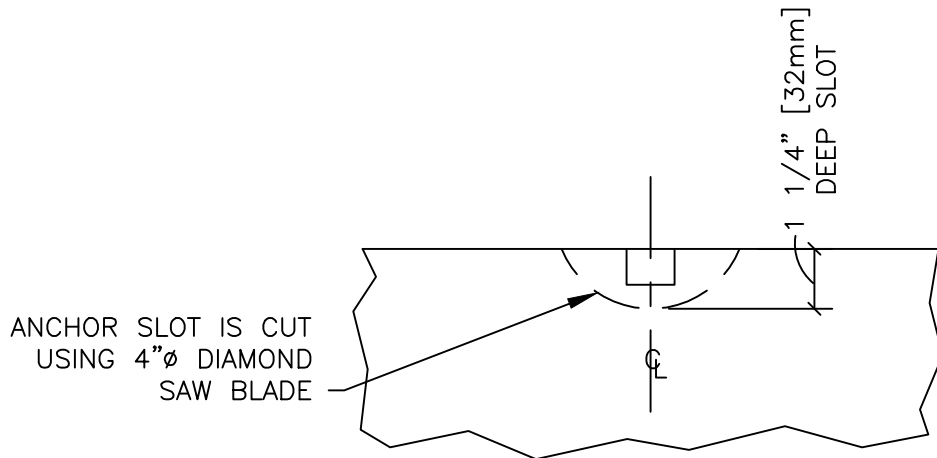

TOP VIEW - 1/4" [6mm] WIDE ANCHOR SLOT

FACE VIEW - 1/4" [6mm] WIDE ANCHOR SLOT

STANDARD ANCHOR SLOT

DESCRIPTION:

STANDARD ANCHOR SLOT

SCALE:

3" = 1'-0"

DRAWN BY: