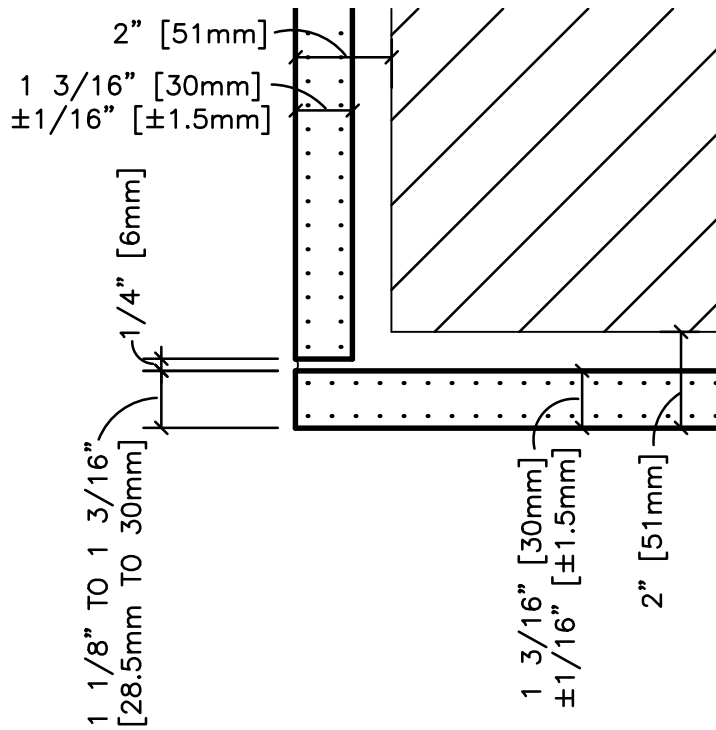

BUTT CORNER 13/16" ± 1/16" [20mm ± 1.5mm]

BUTT CORNER 1 3/16" ± 1/16" [30mm ± 1.5mm]

DESCRIPTION:

OUTSIDE BUTT CORNER  
 20mm AND 30mm

SCALE:

3" = 1'-0"

DRAWN BY:

LB