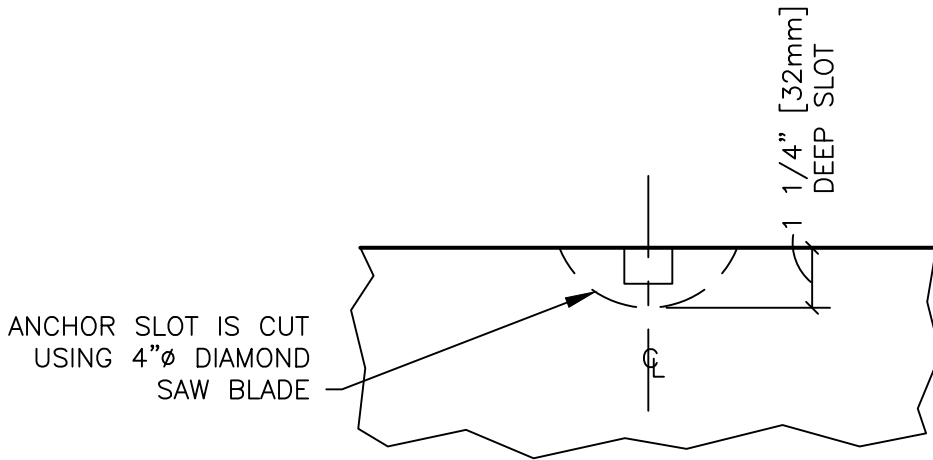

TOP VIEW – 1/4" [6mm] WIDE ANCHOR SLOT

FACE VIEW – 1/4" [6mm] WIDE ANCHOR SLOT

STANDARD ANCHOR SLOT

DR-040(10Feb25)

DESCRIPTION:

STANDARD ANCHOR SLOT

SHEET #:

SCALE:

3" = 1'-0"

DRAWN BY:

LB/KM

DATE:

3/10/2025

COLDSPRING®

17482 GRANITE WEST ROAD, COLD SPRING, MN 56320
PHONE 320.685.3621 | WWW.COLDSPRINGUSA.COM