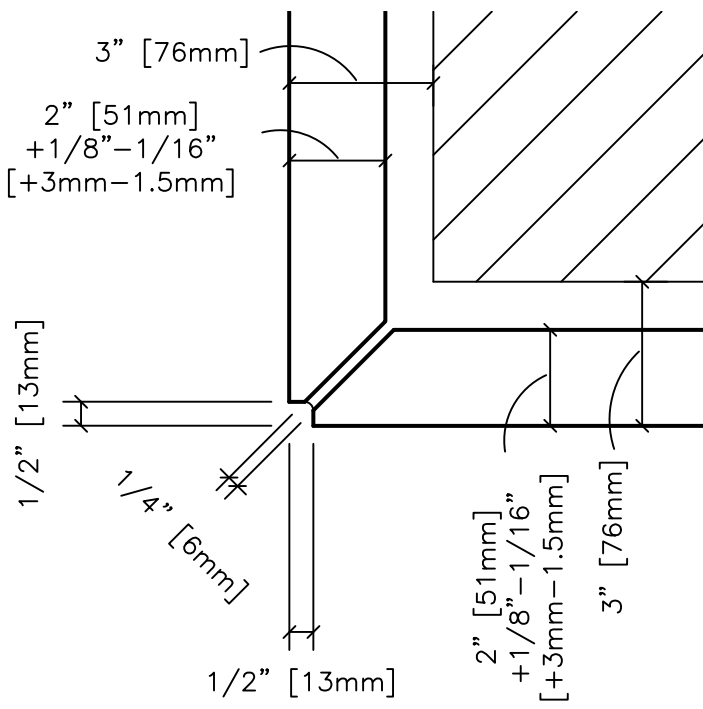

3/8" X 3/8" QUIRK MITER CORNER WITH 1/8" JOINT

1/2" X 1/2" QUIRK MITER CORNER WITH 1/4" JOINT

DR-040(10Feb25)

DESCRIPTION: OUTSIDE QUIRK MITER CORNER			
SHEET #:	SCALE: 3" = 1'-0"	DRAWN BY: LB/KM	DATE: 3/10/2025