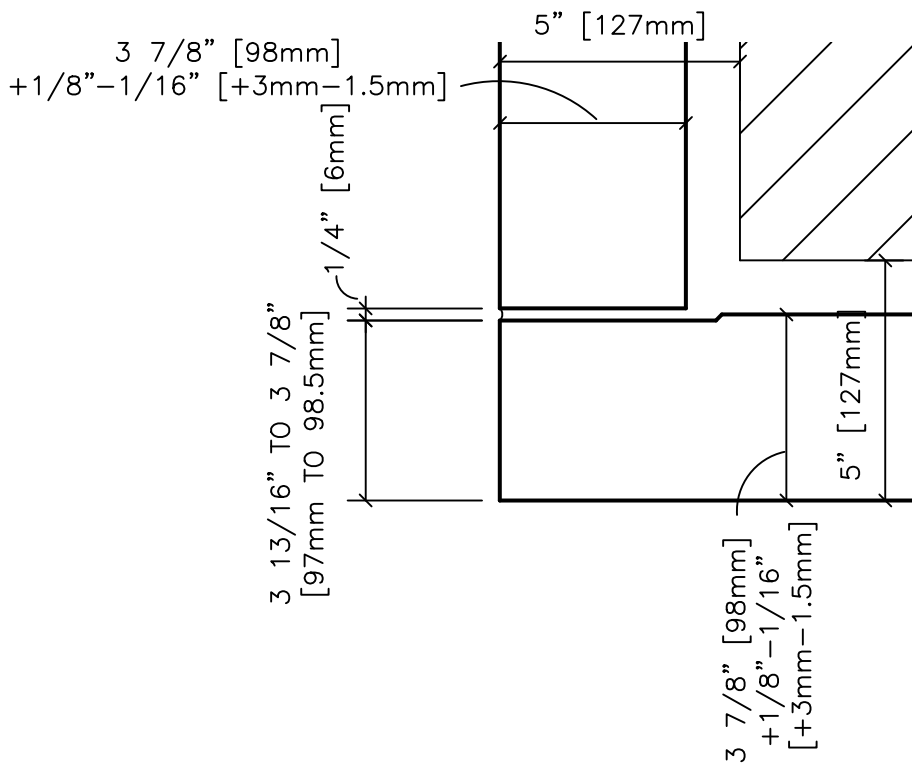

BUTT CORNER  $3 \frac{1}{8}'' + 1/8'' - 1/16''$  [79mm +3mm - 1.5mm]

BUTT CORNER  $3 \frac{7}{8}'' + 1/8'' - 1/16''$  [98mm +3mm - 1.5mm]

DR-040(10Feb25)

**DESCRIPTION:**

OUTSIDE BUTT CORNER  
3" AND 4"

**SHEET #:**

**SCALE:**

3" = 1'-0"

**DRAWN BY:**

LB/KM

**DATE:**

3/10/2025

**COLDSPRING®**

17482 GRANITE WEST ROAD, COLD SPRING, MN 56320  
PHONE 320.685.3621 | WWW.COLDSPRINGUSA.COM