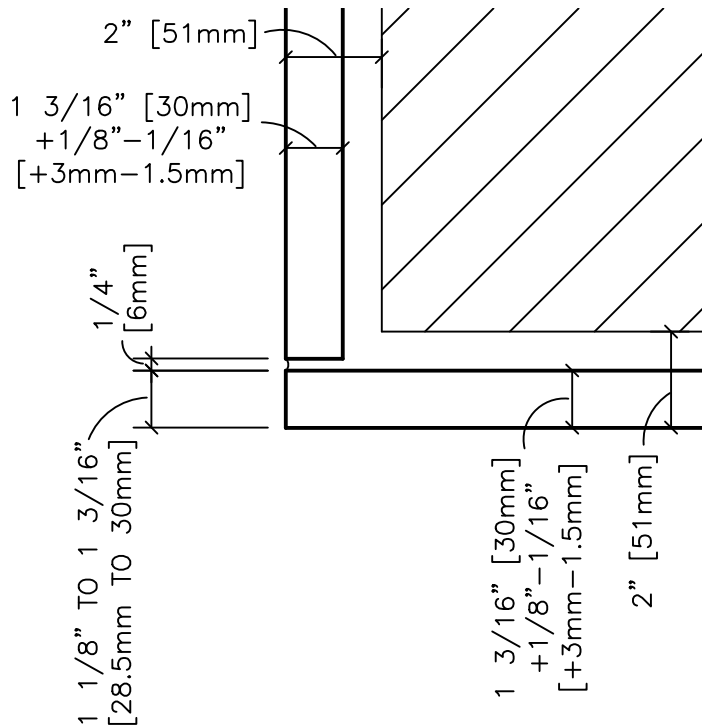

BUTT CORNER $13/16'' + 1/8'' - 1/16''$ [20mm +3mm-1.5mm]

BUTT CORNER $1\ 3/16'' + 1/8'' - 1/16''$ [30mm +3mm-1.5mm]

DR-040(10Feb25)

DESCRIPTION:

OUTSIDE BUTT CORNER
20mm AND 30mm

SHEET #:

SCALE:

3" = 1'-0"