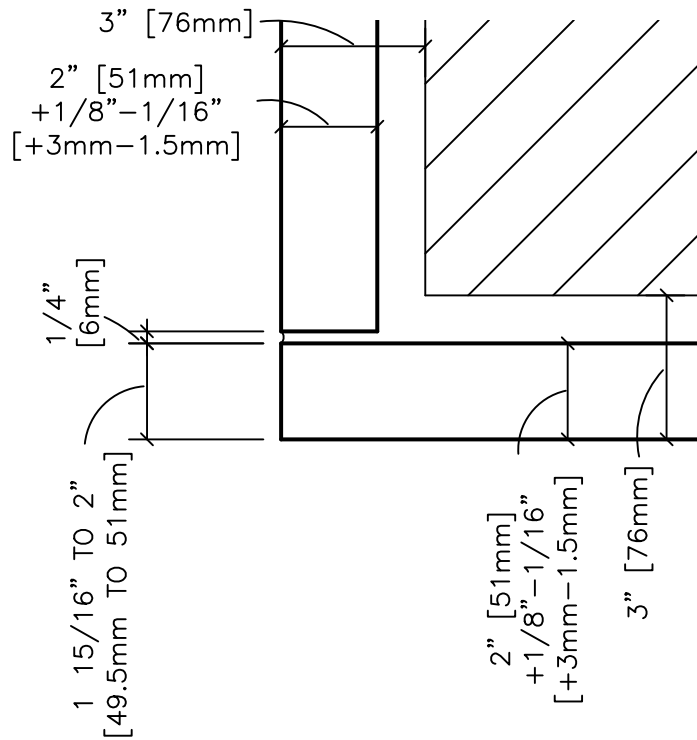

BUTT CORNER 1 5/8" +1/8"-1/16" [41mm +3mm-1.5mm]

BUTT CORNER 2" +1/8"-1/16" [51mm +3mm-1.5mm]

DR-040(10Feb25)

DESCRIPTION:

OUTSIDE BUTT CORNER
 1 5/8" AND 2"

SHEET #:

SCALE:

3" = 1'-0"