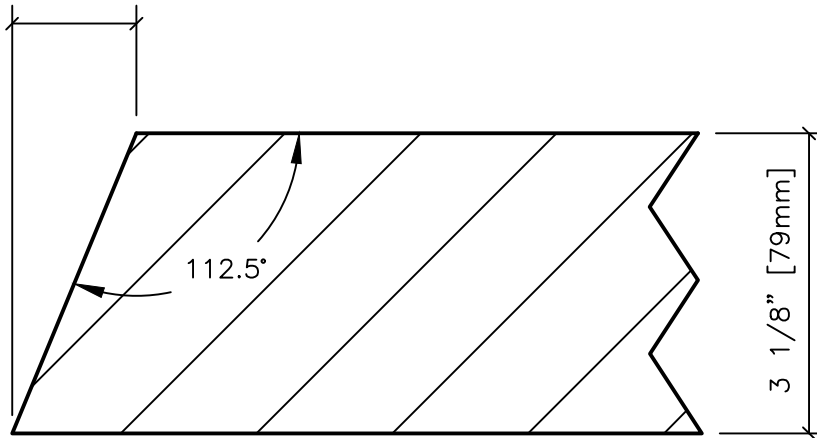

1 5/16" [33mm]

M67.5

67.5° MITER

DR-040(10Feb25)

**DESCRIPTION:**

M67.5 MITER 67.5° - 3"

**SHEET #:**

**SCALE:**

6" = 1'-0"

**DRAWN BY:**

AS

**DATE:**

3/5/2025

**COLDSPRING®**

17482 GRANITE WEST ROAD, COLD SPRING, MN 56320  
PHONE 320.685.3621 | WWW.COLDSPRINGUSA.COM