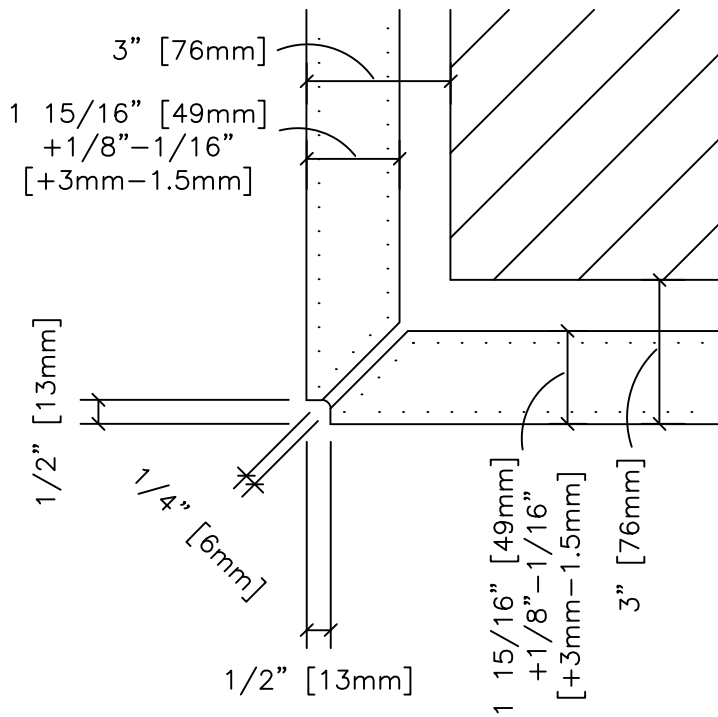

3/8" X 3/8" QUIRK MITER CORNER WITH 1/8" JOINT

1/2" X 1/2" QUIRK MITER CORNER WITH 1/4" JOINT

DESCRIPTION:

OUTSIDE QUIRK MITER CORNER

SCALE:

3" = 1'-0"

DRAWN BY:

LB/KM