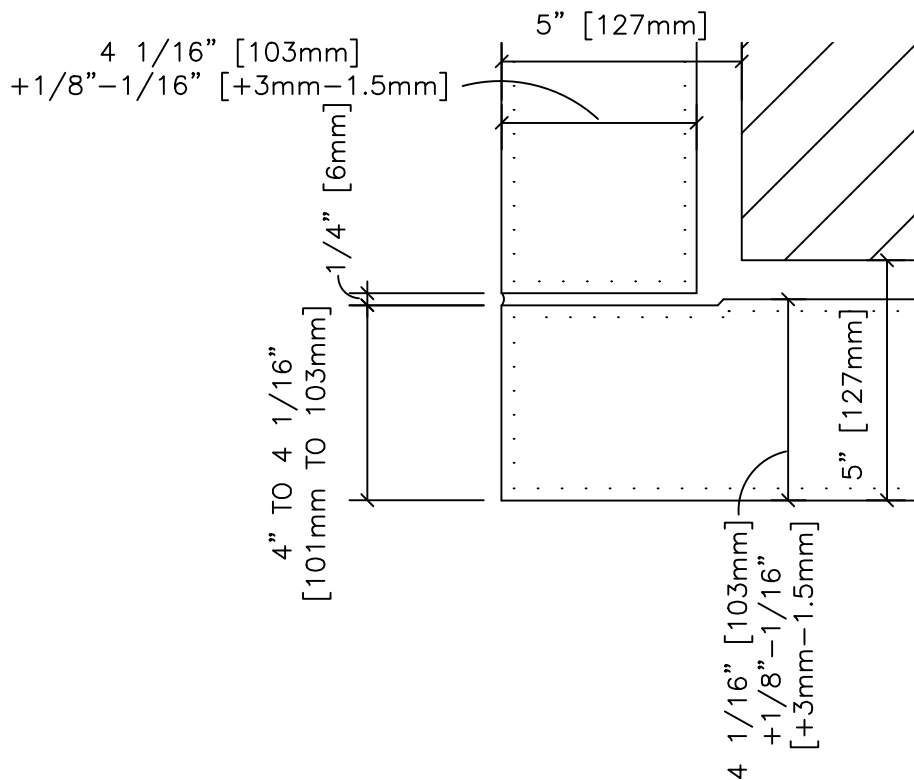

BUTT CORNER  $3 \frac{1}{16}'' +1/8''-1/16''$  [78mm +3mm-1.5mm]

BUTT CORNER  $4 \frac{1}{16}'' +1/8''-1/16''$  [103mm +3mm-1.5mm]

DESCRIPTION:

OUTSIDE BUTT CORNER  
78mm AND 103mm

SCALE:

$3'' = 1'-0''$

DRAWN BY: