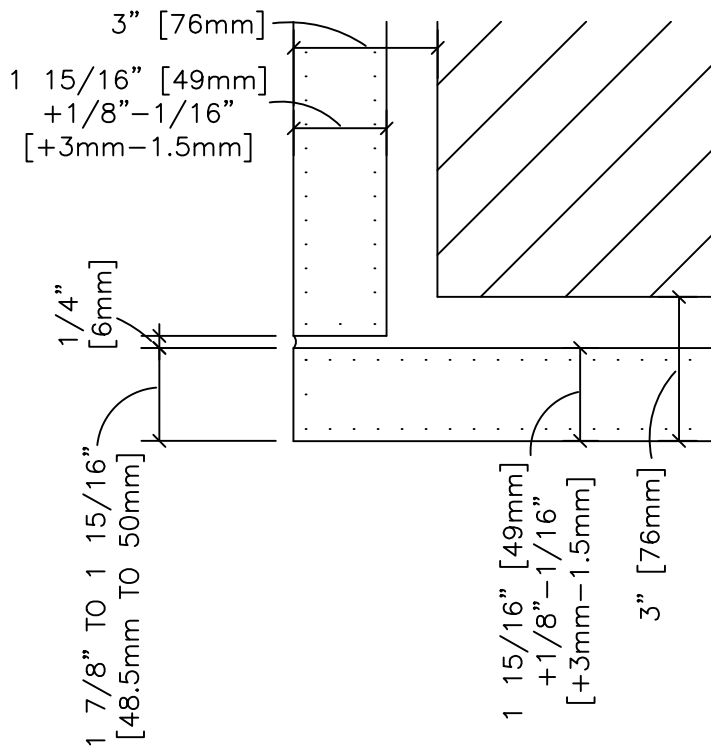

BUTT CORNER 1 9/16" +1/8" - 1/16" [40mm +3mm - 1.5mm]

BUTT CORNER 1 15/16" +1/8" - 1/16" [50mm +3mm - 1.5mm]

DESCRIPTION:

OUTSIDE BUTT CORNER
40mm AND 50mm

SCALE:

3" = 1'-0"

DRAWN BY:

LB/KM