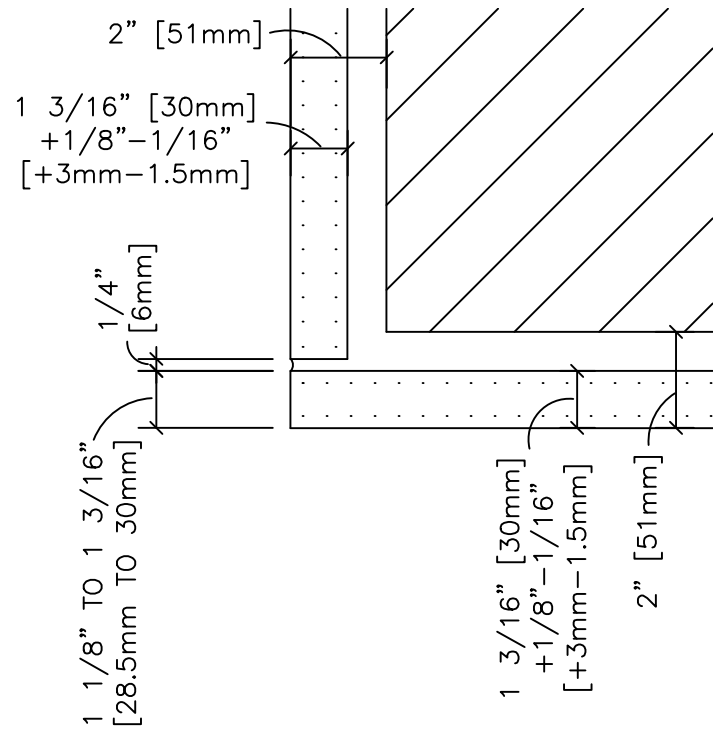

BUTT CORNER 13/16" +1/8"-1/16" [20mm +3mm-1.5mm]

BUTT CORNER 1 3/16" +1/8"-1/16" [30mm +3mm-1.5mm]

DESCRIPTION:		
OUTSIDE BUTT CORNER 20mm AND 30mm		
SCALE:	DRAWN BY:	DATE:
3" = 1'-0"	LB/KM	8-20-13

**COLDSPRING™**