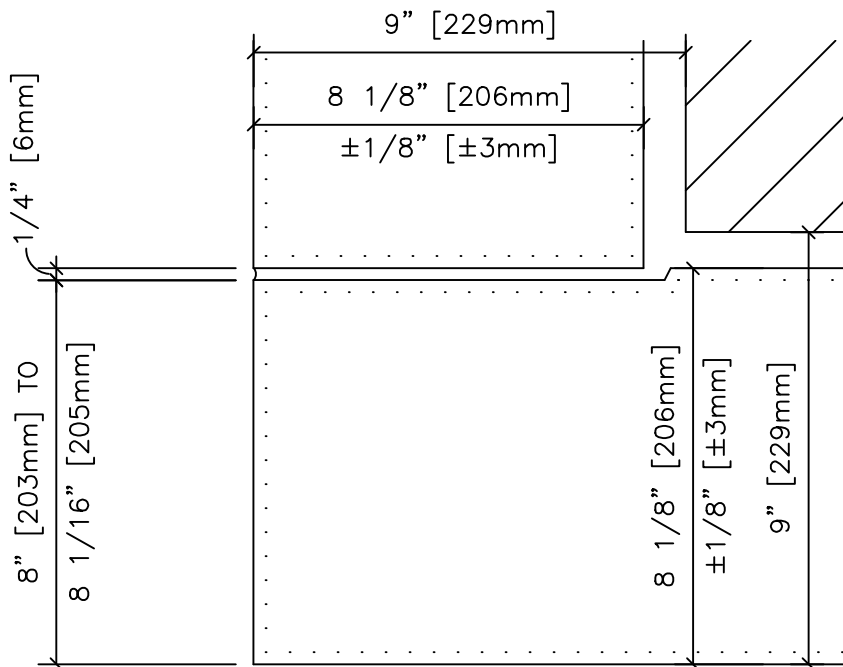

BUTT CORNER 6 1/8" ±1/8" [155.5mm ±3mm]

BUTT CORNER 8 1/8" ±1/8" [206mm ±3mm]

DESCRIPTION:

OUTSIDE BUTT CORNER
155mm AND 206mm

SCALE:

3" = 1'-0"

DRAWN BY:

LB/KM