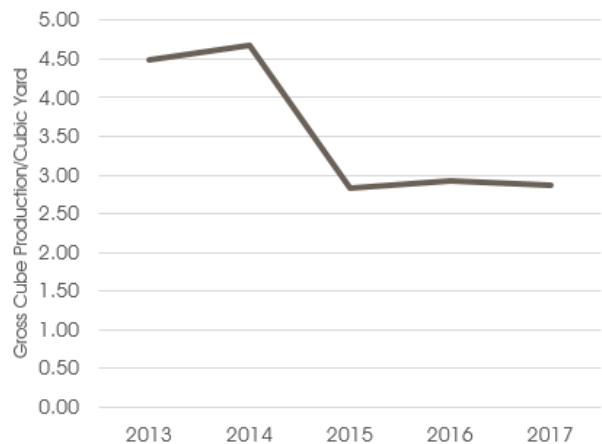

CORPORATE SUSTAINABILITY REPORT

SOLID WASTE

ColdSpring aims to decrease the amount of waste that goes to landfill at all stages of our products value chain under our control.

Charcoal Total Solid Waste

Main Campus Total Solid Waste