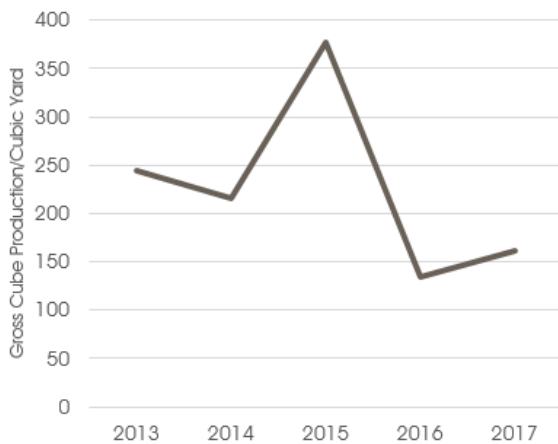

CORPORATE SUSTAINABILITY REPORT

SOLID WASTE

ColdSpring aims to decrease the amount of waste that goes to landfill at all stages of our products value chain under our control.

Charcoal Total Solid Waste

Main Campus Total Solid Waste

Mesabi Total Solid Waste

Rockville Total Solid Waste

EXCESS PROCESS MATERIAL

All excess process material at Charcoal, Main Campus, Rockville and Mesabi are either sold or used onsite, nothing leaves the site to go to a landfill.