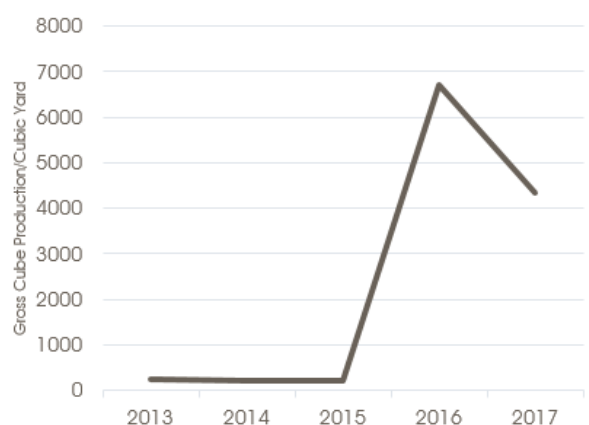

CORPORATE SUSTAINABILITY REPORT

SOLID WASTE

ColdSpring aims to decrease the amount of waste that goes to landfill at all stages of our products value chain under our control.

Charcoal Total Solid Waste

Main Campus Total Solid Waste

Mesabi Total Solid Waste

Rockville Total Solid Waste

EXCESS PROCESS MATERIAL

All excess process material at Charcoal, Main Campus, Rockville and Mesabi are either sold or used onsite, nothing leaves the site to go to a landfill.