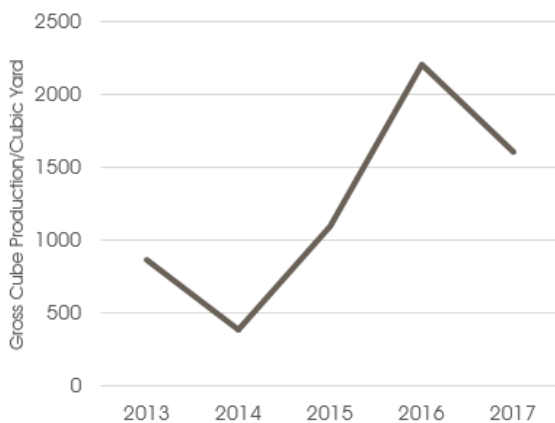

Mesabi Total Solid Waste