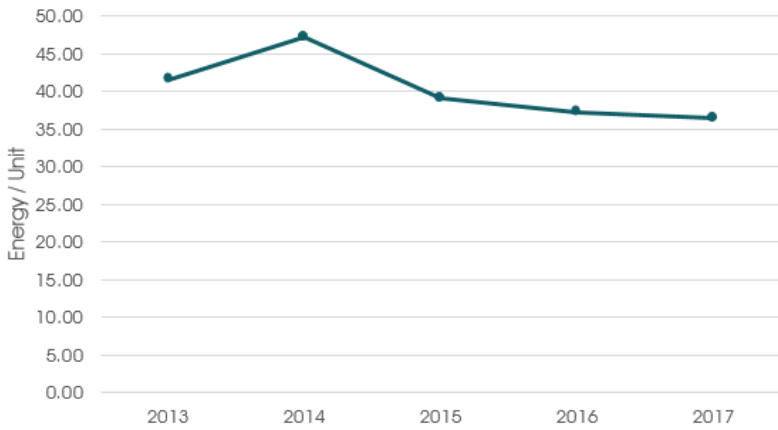

CORPORATE SUSTAINABILITY REPORT

ENERGY

ColdSpring is focused on improving energy efficiency and has put in place a corporate goal to reduce our energy consumption by 2% each year.

Main Campus Total Energy (KWh)