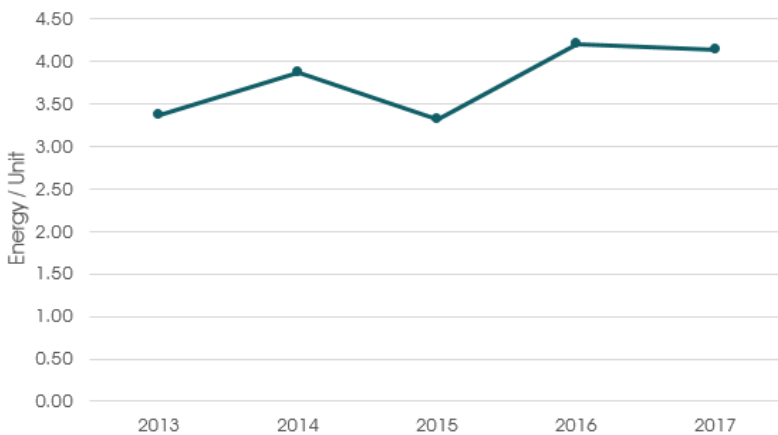

Charcoal Total Energy (KWh)