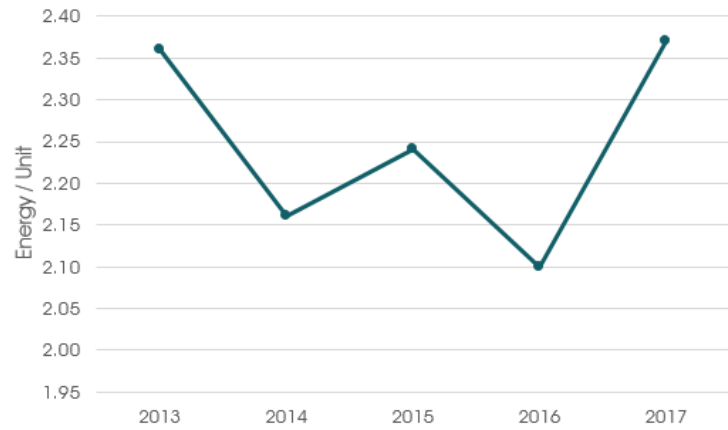

Mesabi Total Energy (KWh)