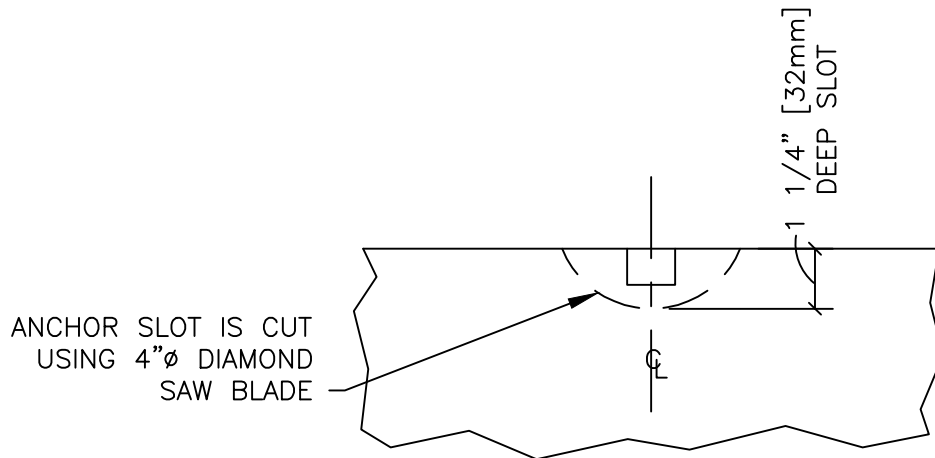

TOP VIEW - 1/4" [6mm] WIDE ANCHOR SLOT

FACE VIEW - 1/4" [6mm] WIDE ANCHOR SLOT

STANDARD ANCHOR SLOT

DESCRIPTION:

STANDARD ANCHOR SLOT

SCALE:

3" = 1'-0"

DRAWN BY: