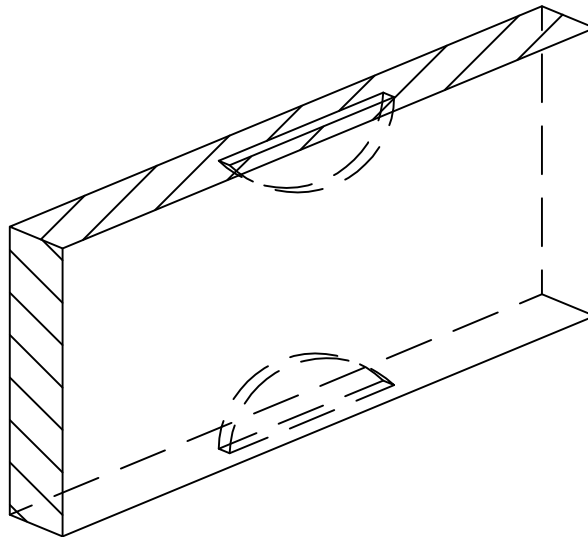

TOP VIEW - 1/4" [6mm] WIDE ANCHOR SLOT

FACE VIEW - 1/4" [6mm] WIDE ANCHOR SLOT

STANDARD ANCHOR SLOT

DESCRIPTION:

STANDARD ANCHOR SLOT

SCALE:

3" = 1'-0"

DRAWN BY: